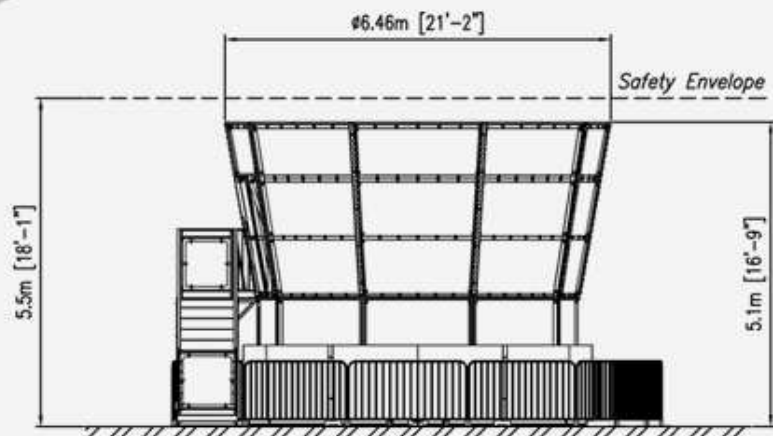

ZERO GRAVITY

ZERO GRAVITY

TECHNICAL DATA

Dimensions:	7,7 x 7,3 x H 5,1 mt.
In operation:	8,15 x 8,5 x H 5,5 mt.
Passengers:	24
Motive power:	30 Kw
Hydraulic unit:	3 Kw
Lighting:	3 Kw (Led)
Weight:	11.000 Kg.
Direction:	Anticlockwise
Speed:	28 Rpm
Shipment:	1x40' open top c.