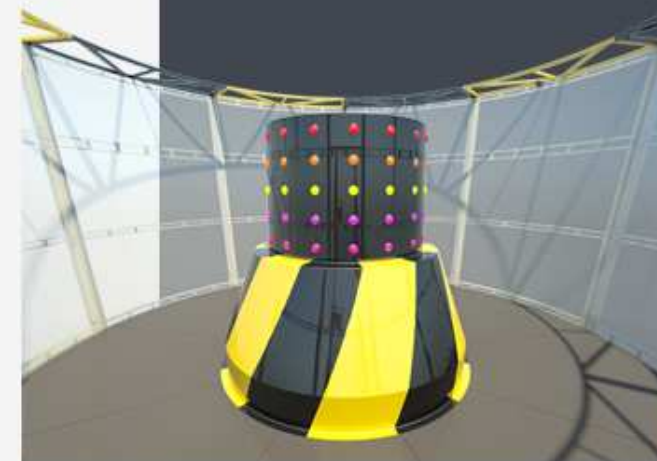

ZERO GRAVITY

ZERO GRAVITY

TECHNICAL DATA

Dimensions:	7,7 x 7,3 x H 5,1 mt.
In operation:	8,15 x 8,5 x H 5,5 mt.
Passengers:	24
Motive power:	30 Kw
Hydraulic unit:	3 Kw
Lighting:	3 Kw (Led)
Weight:	11.000 Kg.
Direction:	Anticlockwise
Speed:	28 Rpm
Shipment:	1x40' open top c.