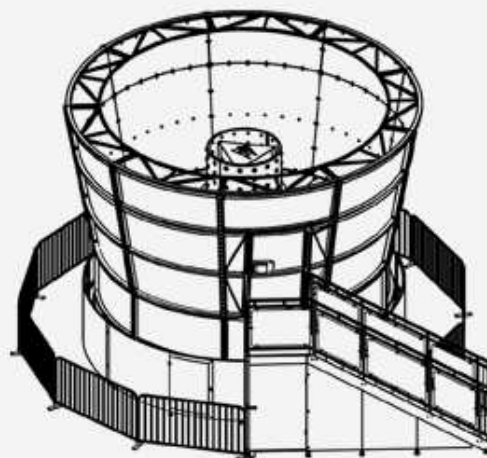

ZERO GRAVITY

ZERO GRAVITY

TECHNICAL DATA

Dimensions:	7,7 x 7,3 x H 5,1 mt.
In operation:	8,15 x 8,5 x H 5,5 mt.
Passengers:	24
Motive power:	30 Kw
Hydraulic unit:	3 Kw
Lighting:	3 Kw (Led)
Weight:	11.000 Kg.
Direction:	Anticlockwise
Speed:	28 Rpm
Shipment:	1x40' open top c.