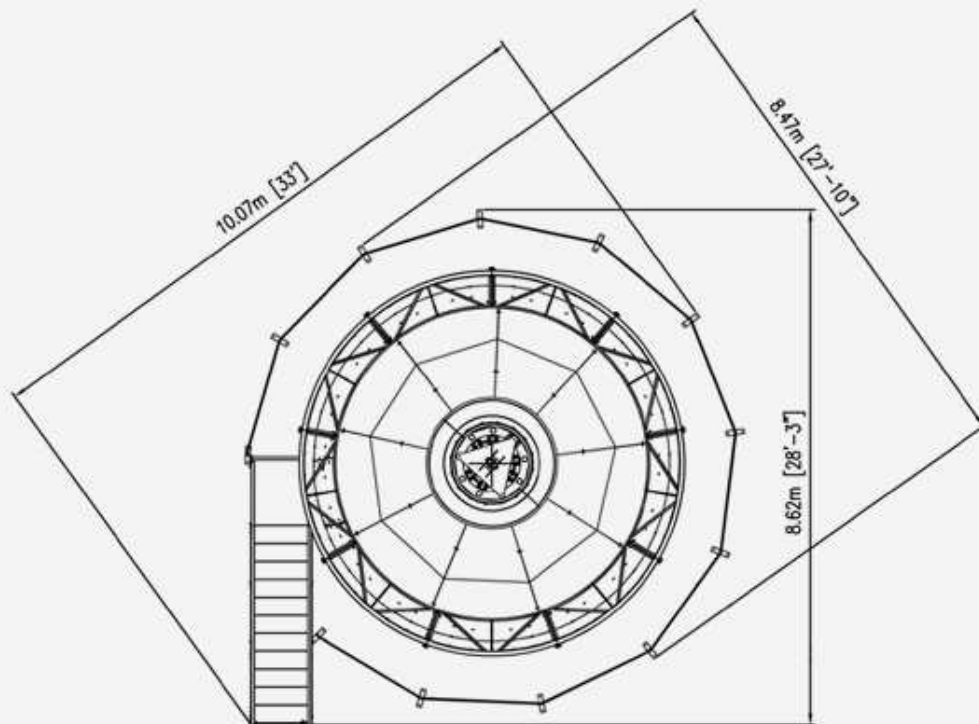

ZERO GRAVITY

ZERO GRAVITY

TECHNICAL DATA

Dimensions:	7,7 x 7,3 x H 5,1 mt.
In operation:	8,15 x 8,5 x H 5,5 mt.
Passengers:	24
Motive power:	30 Kw
Hydraulic unit:	3 Kw
Lighting:	3 Kw (Led)
Weight:	11.000 Kg.
Direction:	Anticlockwise
Speed:	28 Rpm
Shipment:	1x40' open top c.