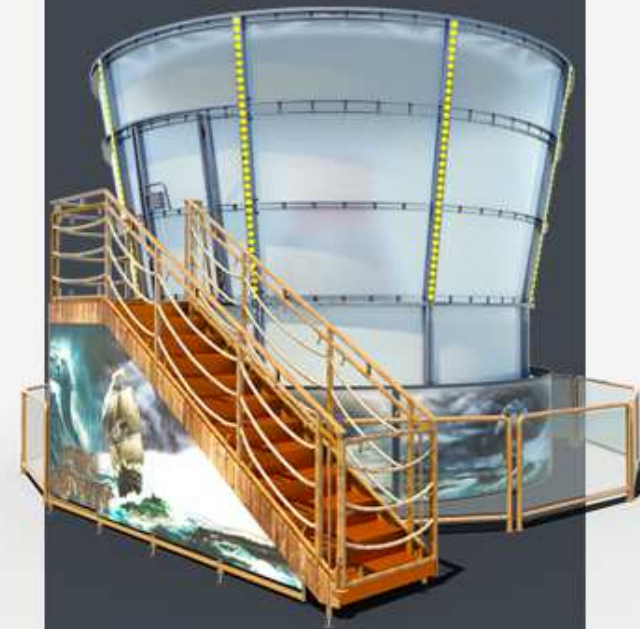

ZERO GRAVITY

ZERO GRAVITY

TECHNICAL DATA

Dimensions:	7,7 x 7,3 x H 5,1 mt.
In operation:	8,15 x 8,5 x H 5,5 mt.
Passengers:	24
Motive power:	30 Kw
Hydraulic unit:	3 Kw
Lighting:	3 Kw (Led)
Weight:	11.000 Kg.
Direction:	Anticlockwise
Speed:	28 Rpm
Shipment:	1x40' open top c.