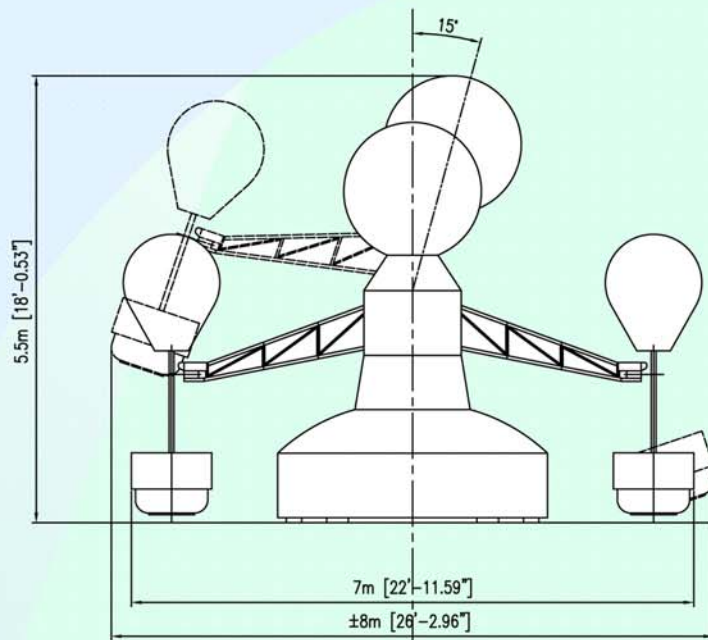

WONDER FLIGHT

SBF **VISA**
GROUP

WONDER FLIGHT

TECHNICAL DATA

Dimensions:	7.5 Mt.
Power:	7 kW
Light:	6 kW
Vehicles:	8
Seating:	32

S.B.F. srl

Via Dei Placco, 217 int.1
35040 Casale di Scodosia (PD) ITALY
Tel: +39-0429-847098
Fax: +39-0429-878287
E-mail: sbf@sbfrides.com
www.sbfrides.com