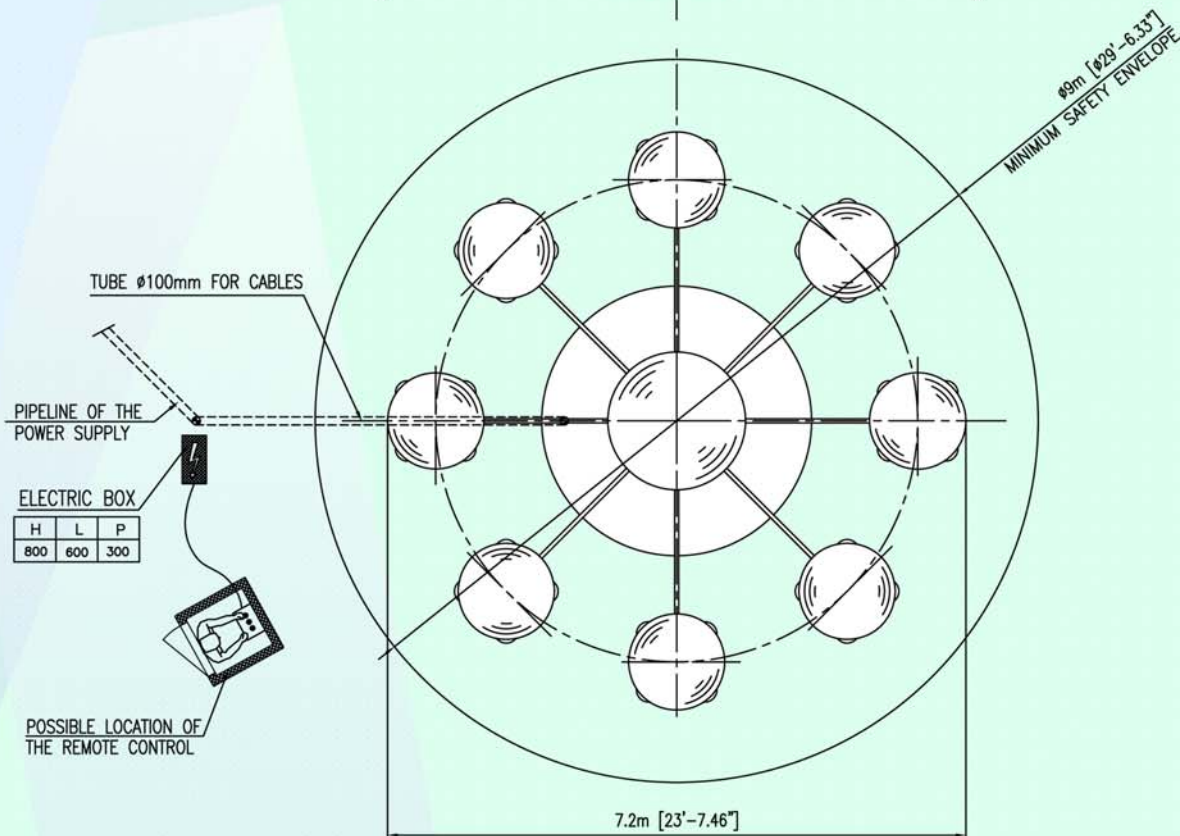

WONDER FLIGHT

SBF **VISA**
GROUP

WONDER FLIGHT

TECHNICAL DATA

Dimensions:	7.5 Mt.
Power:	7 kW
Light:	6 kW
Vehicles:	8
Seating:	32

S.B.F. srl

Via Dei Placco, 217 int.1
35040 Casale di Scodosia (PD) ITALY
Tel: +39-0429-847098
Fax: +39-0429-878287
E-mail: sbf@sbfrides.com
www.sbfrides.com