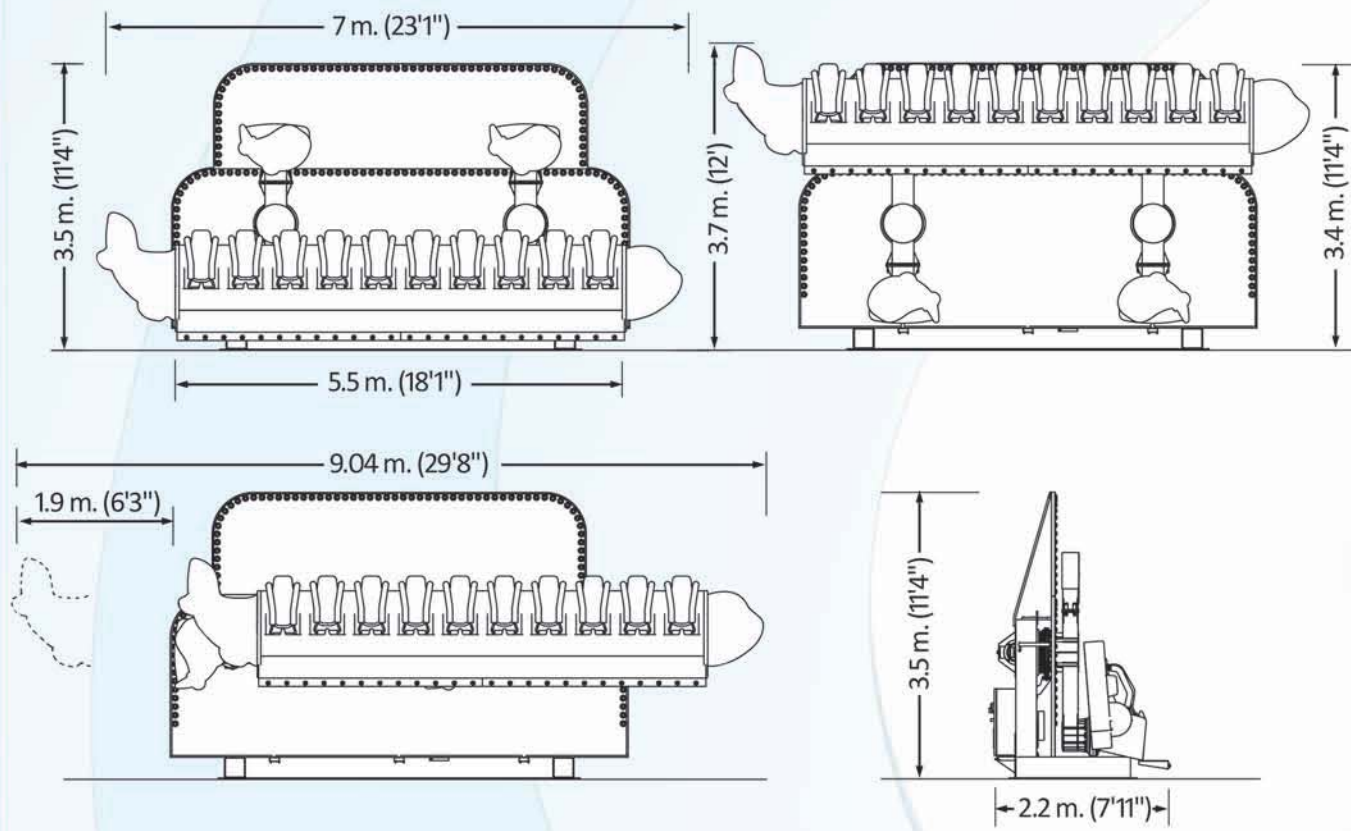

GROUP

WORLD TRIP

Manufacturer of Amusement Rides

WORLD TRIP

SBF VISA
GROUP

Mod. T.02.13 WORLD TRIP

Dimensioni Base - Base sizes	7 x 2.2 x 3.5 m. (23'1" x 7'11" x 8'11")
Altezza max - Max height	3.7 m. (12')
Imbarco - Loading	Simultaneo - Simultaneously
Posti - Seats	10
Capacità oraria - Hourly capacity	200
Comando - Operation	Automatico e manuale - Automatic and manual
Forza motrice - Motion power	15 kw - 220/380 V - 50/60 Hz
Luci - Lights	A richiesta - On request
Peso - Weight	6,000 Kg