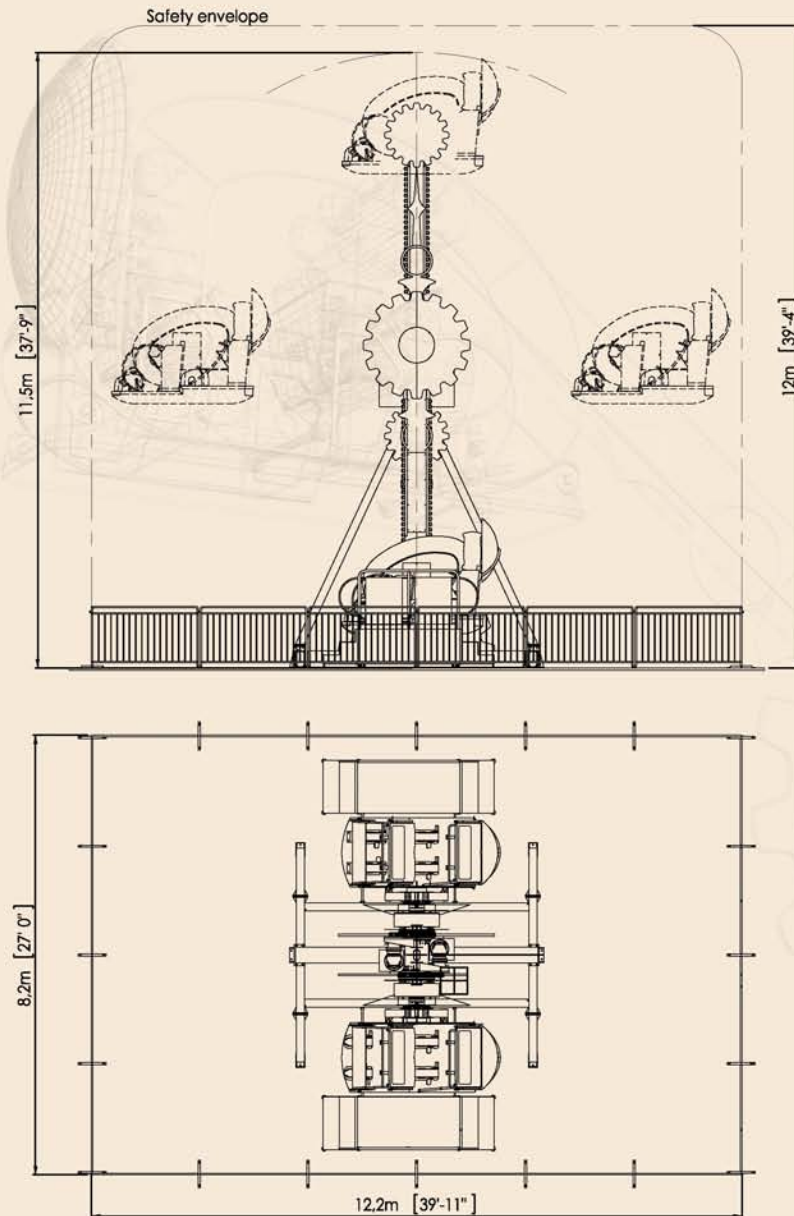

Time Machine

SBF VISA
GROUP

Time Machine

TECHNICAL DATA

Dimensions: 12,2 x 8,2 x H 12 m.

Vehicles: 2

Passengers: 8

Motive power: 22 Kw

Direction of travel: Clockwise/Anticlockwise

Operation: Automatic/Manual

Rpm: 8