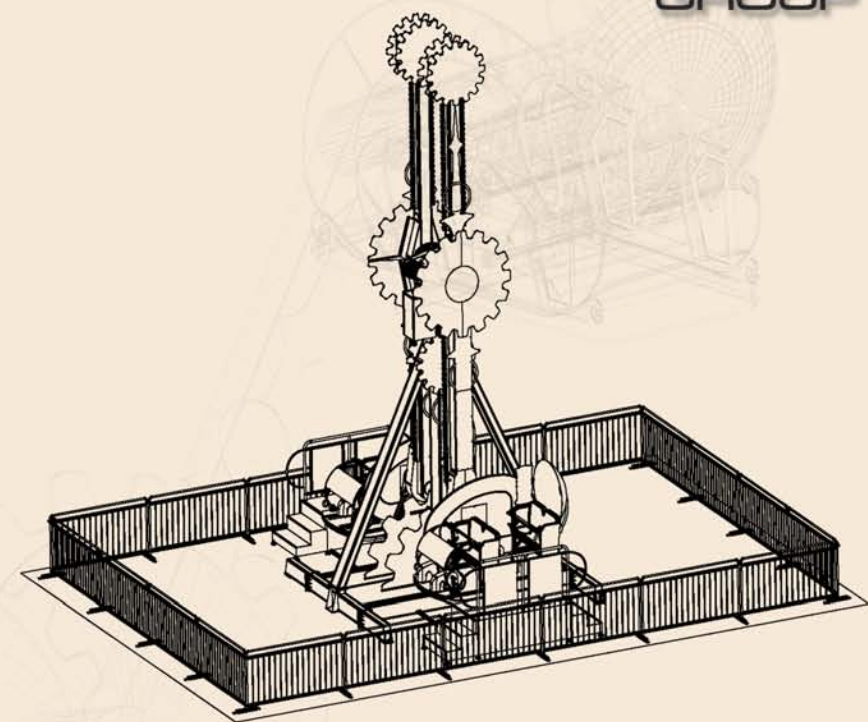

Time Machine

SBF VISA
GROUP

Time Machine

TECHNICAL DATA

Dimensions: 12,2 x 8,2 x H 12 m.

Vehicles: 2

Passengers: 8

Motive power: 22 Kw

Direction of travel: Clockwise/Anticlockwise

Operation: Automatic/Manual

Rpm: 8